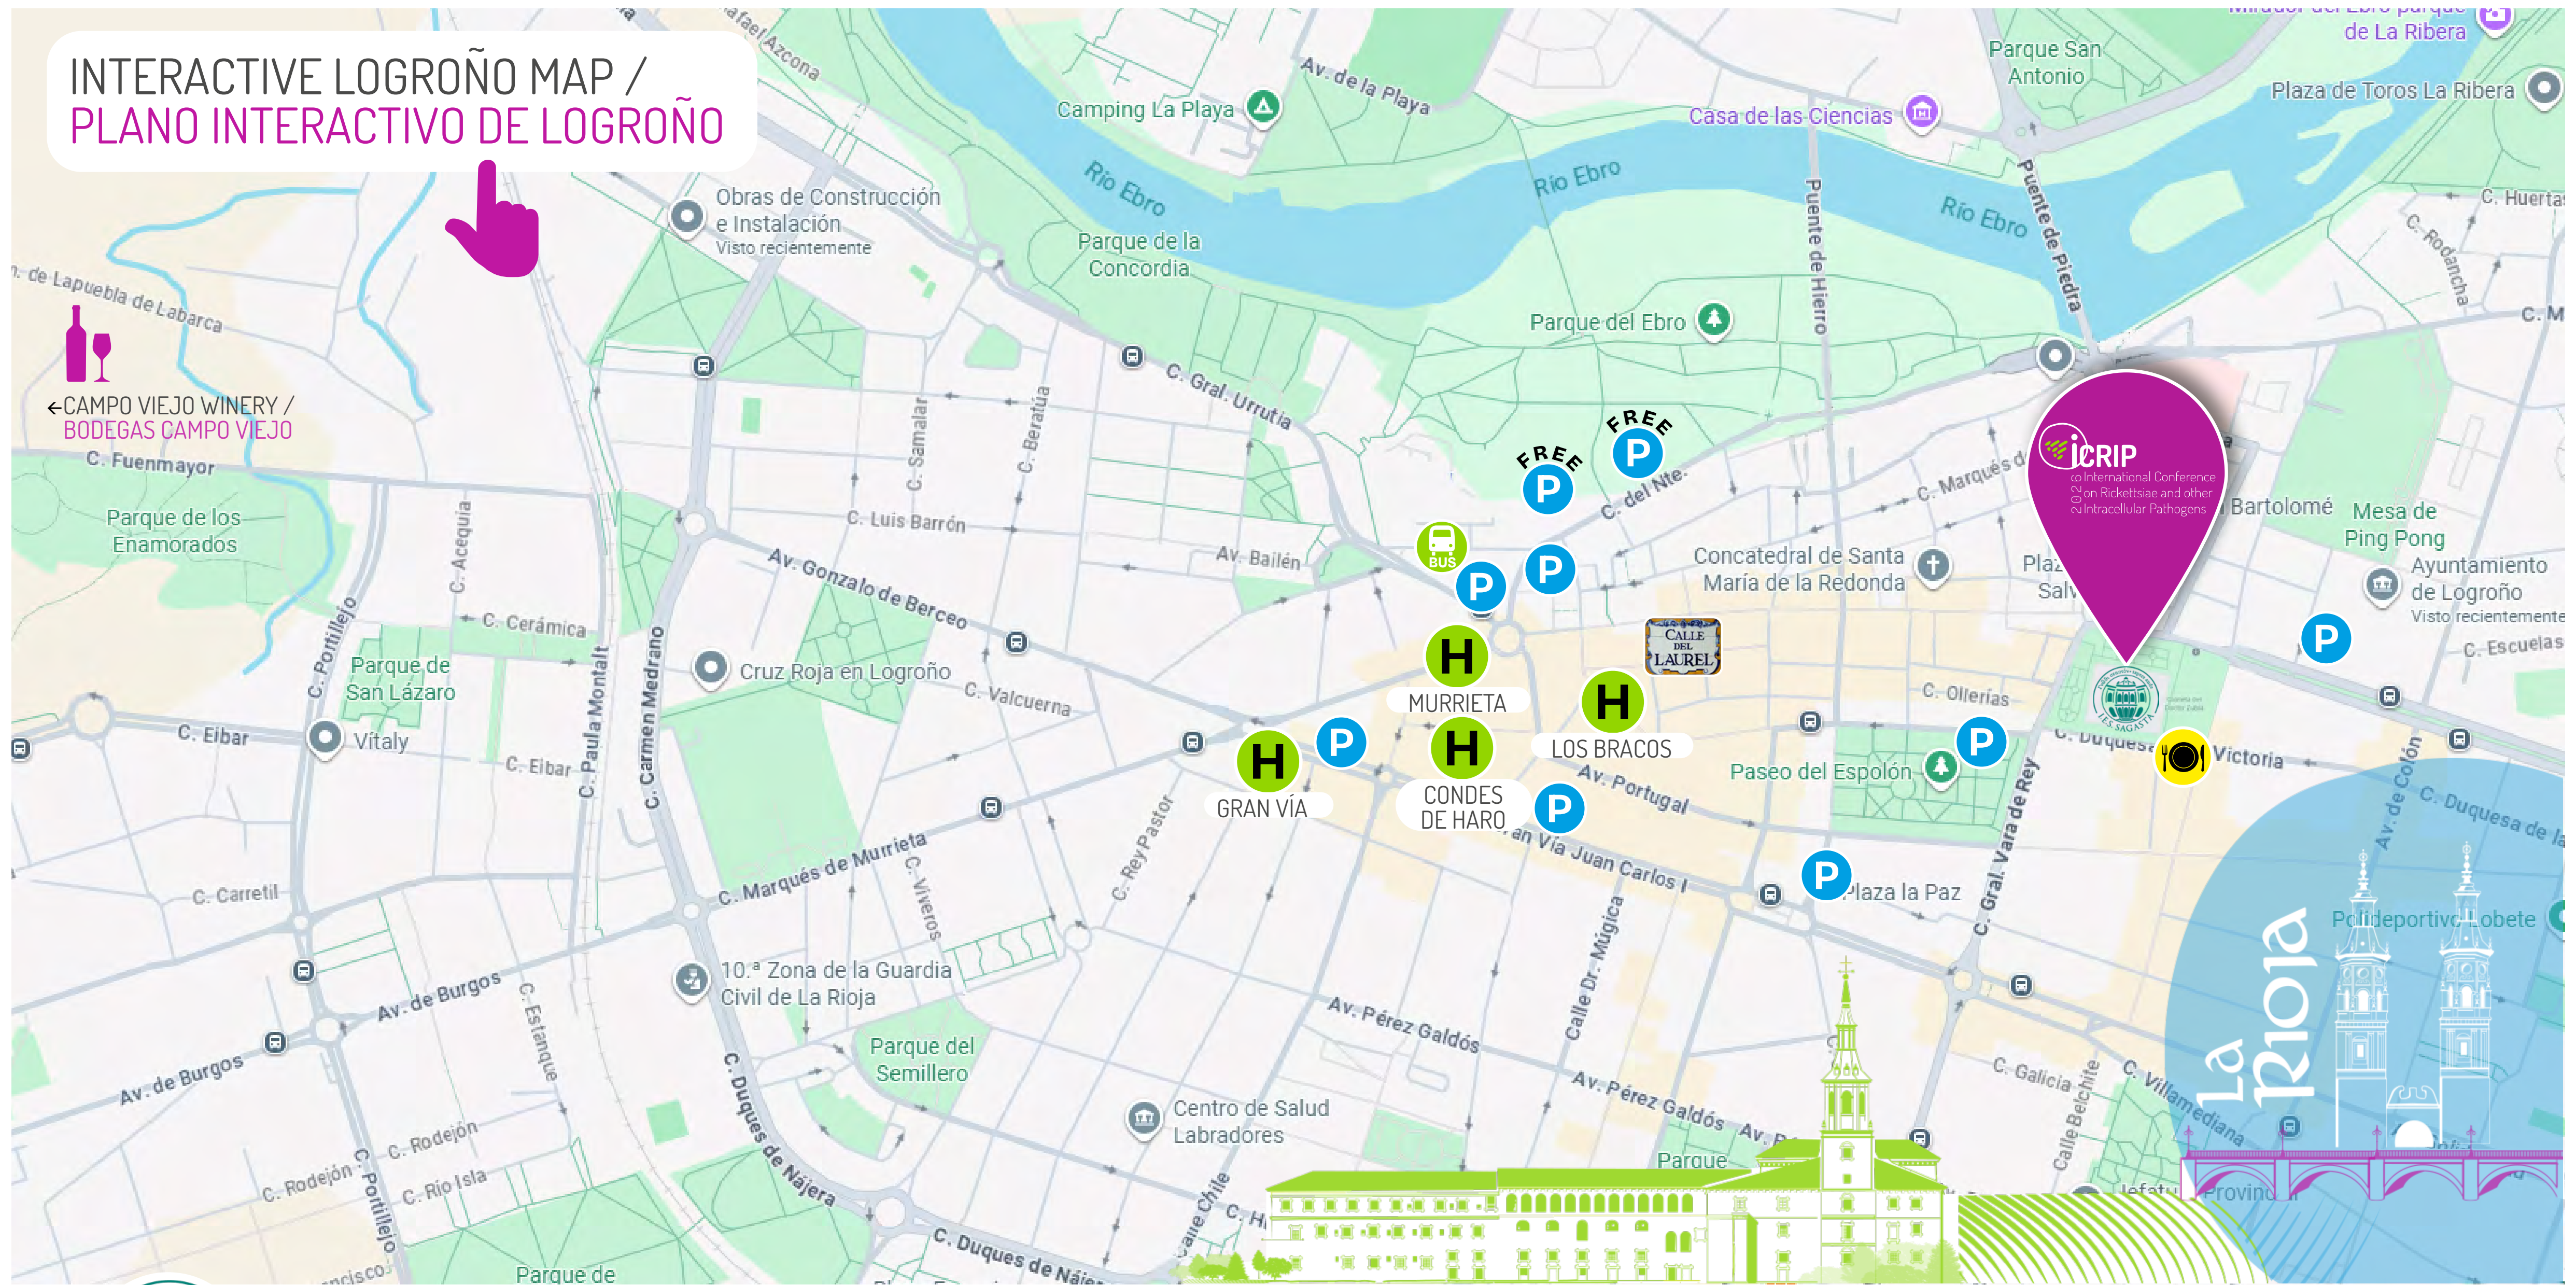

INTERACTIVE LOGROÑO MAP / PLANO INTERACTIVO DE LOGROÑO

← CAMPO VIEJO WINERY /
BODEGAS CAMPO VIEJO

iCRIP
10th International Conference
on Rickettsiae and other
Intracellular Pathogens

CONGRESS SPACE /
ESPACIO DEL CONGRESO

LUNCH 18TH-19TH
CÍRCULO LOGROÑÉS /
ALMUERZOS DÍAS 18-19
CÍRCULO LOGROÑÉS

DINNER 19TH
CAMPO VIEJO WINERY /
CENA DÍA 19
BODEGAS CAMPO VIEJO

HOTEL /
HOTEL

BUS DINNER
WINERY /
AUTOBUS
CENA BODEGA

PARKING
DE PAGO /
PAID PARKING

PARKING
GRATUITO /
FREE PARKING